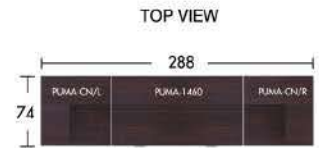

PUMA
W120xD60-74xH105 cm.

PUMA 1460
W140xD60-74xH105 cm.

PUMA-CN/L,R
W74xD74xH105 cm.

PUMA-DM
W59xD50xH13 cm.

PUMA-PT
W50xD45xH67 cm.

I SHAPE

L SHAPE

U SHAPE