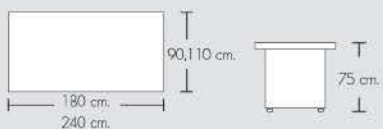

TO 260
W260xD140xH75 cm.

TO 280
W280xD140xH75 cm.

JACK 200

MATERIAL

Cherry/G38

Black/G18

JACK 200
W200xD100xH75 cm.

TC