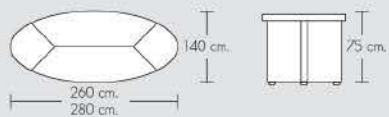

CODE CFC 60 L Extension W65 x D65 x H75 cm. (2)

MATERIAL

Cherry/G38

Black/G18

TO

MATERIAL

Cherry/G38

Black/G18