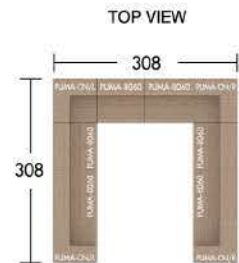

PUMA
W120xD60-74xH105 cm.

PUMA 1460
W140xD60-74xH105 cm.

PUMA-CN/L,R
W74xD74xH105 cm.

PUMA-DM
W59xD50xH13 cm.

PUMA-PT
W50xD45xH67 cm.

I SHAPE

L SHAPE

U SHAPE