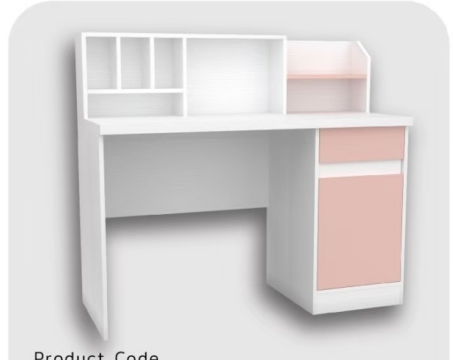

Product Code
TB-131
Size: 120 x 50 x 105cm.