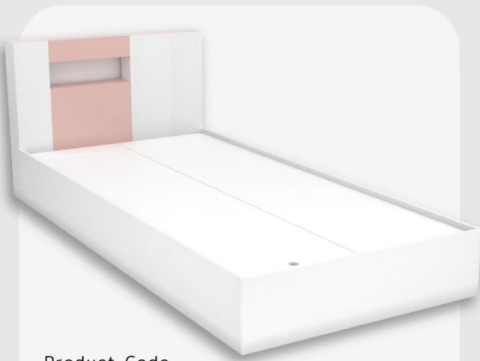

SCOOBY

Bedroom

NEW
Color

Spec: PU/MELAMINE

Available color: **WH/LP**

ขาว/ไลท์พิงค์

Product Code
B-3509
Size: 118 x 217 x 100cm.