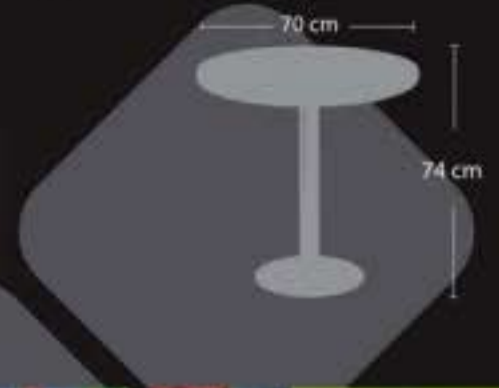

PN9104/1M

Material : Top : PP
Leg : Metal chrome
Packing 1 SET/2 CTNS
Ctn.Dim. 5.7x71.8x72.4 cm
1x20' 553 SETS