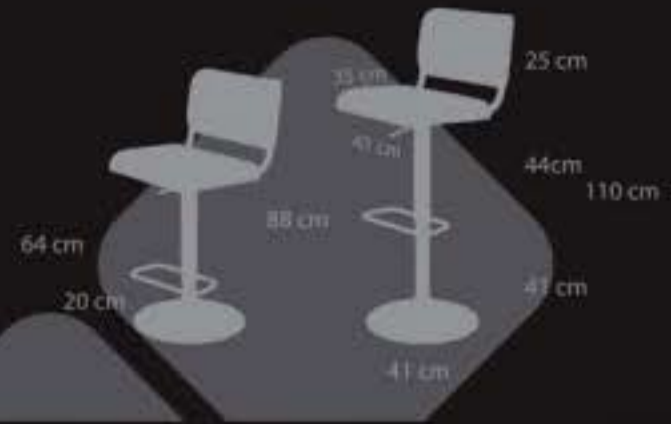

Dim. 44x41x91-112 cm (SH 65.5-87 cm)

PN92310

Material : PU seat Chromed gas lift base
Packing 2 PCS/CTN
Ctn.Dim. 54X46X43 cm
1X20' 486 PCS

Dim. 41x41x88-110 cm

PN92312

Material : PU seat Chromed gas lift base
Packing 2 PCS/CTN
Ctn.Dim. 52X47X46 cm
1X20' 480 PCS