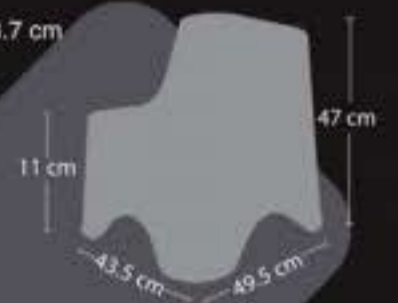

Change

Stackable

Adjustable Height

ROMAN JUNIORSTOOL

Dia. 32x32.5 cm

PN9139

Material : PP
Packing 12 PCS/CTN
Ctn.Dim. 33.7X33.7X115.6 cm
1x20' 2,640 PCS