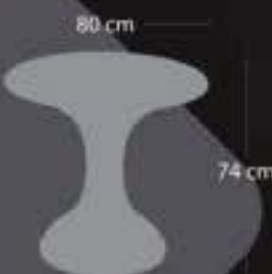

Dia. 80x74 cm

PN9097

Material : PP
Packing 6SETS/2 CTNS
Ctn.Dim.(Top) 17.1x81.3x81.9 cm
Ctn.Dim.(Leg) 54.6x54.6x88.3 cm
1X20' 456 SETS