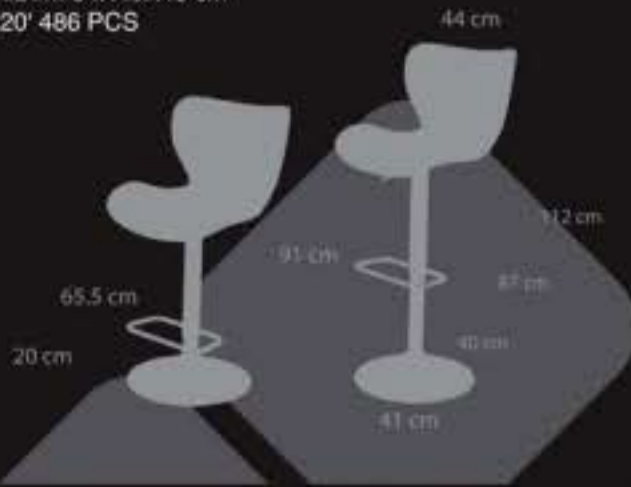

PN92310

Material : PU seat Chromed gas lift base
Packing 2 PCS/CTN
Ctn.Dim. 54X46X43 cm
1X20' 486 PCS