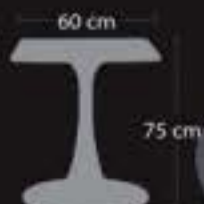

PNID94063

Material : Fiberglass
Packing 1 PC/ CTN
Ctn.Dim. 65x65x80 cm
1x20' 80 PCS