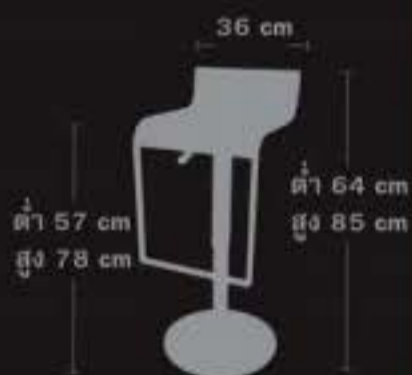

Dim. 51.5x59x80.5 cm

PN92157

Material : Steel with PU cushion
 Packing 4 PCS/CTN
 Ctn.Dim 63x56x63 cm
 1x20' 452 PCS

Dim. 86x86x76.5 cm

PN92155

Material : Steel with PU cushion
 Packing 2 PCS/CTN
 Ctn.Dim 78x59x66 cm
 1x20' 170 PCS

Dim. 40x44x67.5-88.5 cm

PN9280

Material: Body(ABS) Chromed gas lift base
 Packing 2 PCS/CTN
 Ctn.Dim. 43.5x47x59.1 cm
 1x20' 430 PCS

BAR CHAIR

Dim. 41x36.5x64-85 cm

PN9287

Material: Body(ABS)
 Chromed gas lift base
 Packing 2 PCS/CTN
 Ctn.Dim. 72.5x32x38 cm
 1x20' 590 PCS